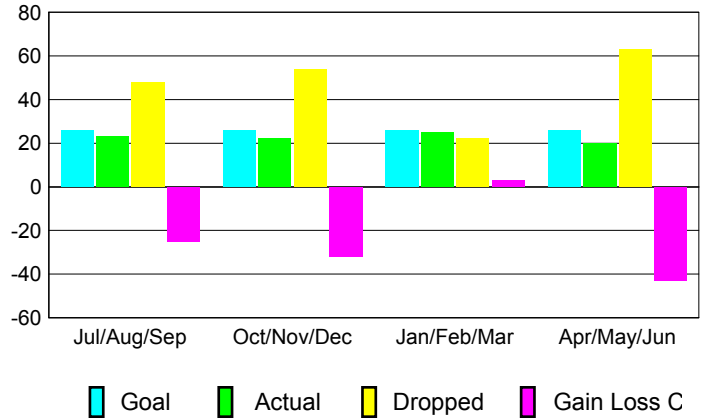

GMT: **JERRY SMITH**

Location: **OHIO**

GMT CA: **1**

CLUBS

Month	New Club Goal	Actual New Clubs	Actual Dropped Clubs	Gain/Loss of Clubs
2012-2013				
Jul/Aug/Sep	0	0	0	0
Oct/Nov/Dec	0	0	0	0
Jan/Feb/Mar	0	0	0	0
Apr/May/June	0	0	1	-1
Totals	0	0	1	-1

MEMBERSHIP

Month	Net Memb Goal	Actual New Memb	Actual Dropped Memb	Gain/Loss of Memb
2012-2013				
Jul/Aug/Sep	26	23	48	-25
Oct/Nov/Dec	26	22	54	-32
Jan/Feb/Mar	26	25	22	3
Apr/May/June	26	20	63	-43
Totals	104	90	187	-97

Club Results 2012-2013
Goal, New, Dropped, Gain/Loss

Membership Results 2012-2013
Goal, New, Dropped, Gain/Loss

YTD Status Quo Clubs 2012-2013

Status Quo Clubs Compared to Status Quo Members

Gender Comparison 2012-2013